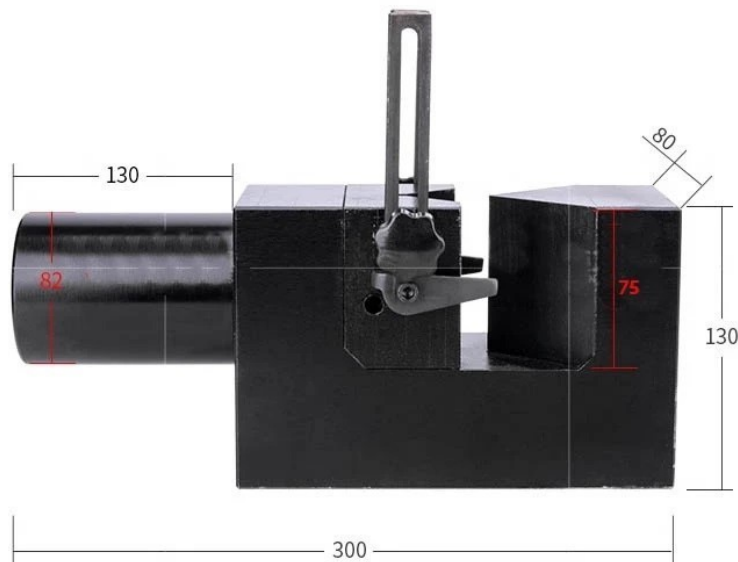

CAC-756N

Output	20T	Unit Weight	44 kg
Max. Width	75x75mm	Packing Weight	48 kg
Thickness	6mm	Packing Dimension	300x260x380mm

CAC-756B

Output	15T	Unit Weight	16kg
Max. Width	75x75mm	Packing Weight	22 kg
Thickness	6mm	Packing Dimension	190x175x335mm