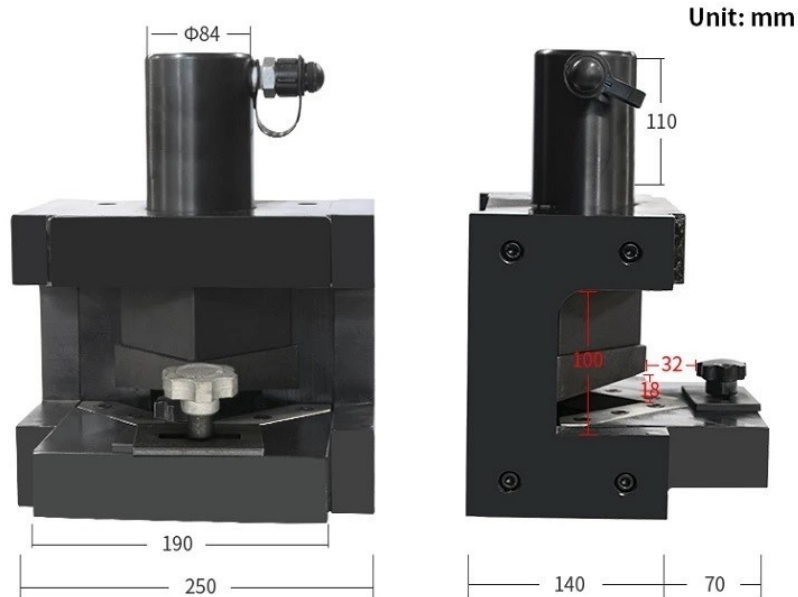

CAC-756N

Output	20T	Unit Weight	44 kg
Max. Width	75x75mm	Packing Weight	48 kg
Thickness	6mm	Packing Dimension	300x260x380mm

CAC-756B

Output	15T	Unit Weight	16kg
Max. Width	75x75mm	Packing Weight	22 kg
Thickness	6mm	Packing Dimension	190x175x335mm