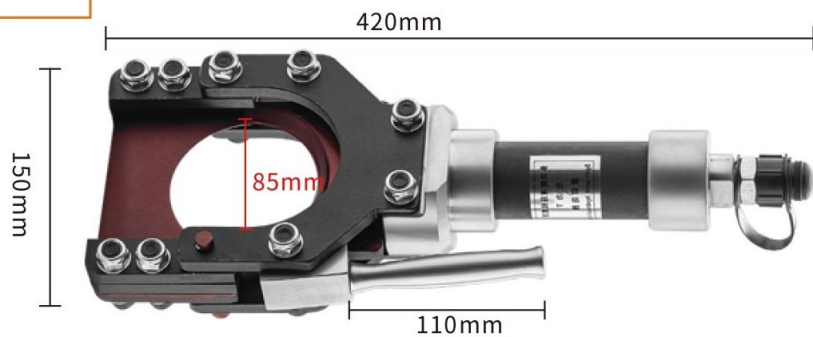

**CPC-50H**

CPC-50 hydraulic cable cutter

OUTPUT	PACKING DIMENSION	WEIGHT (Unit/Pkg)	CUTTING RANGE
7T	370X135X105mm	4.5kg/6kg	φ50mm within φ50mm Cu armored cable

**CPC-85H**

CPC-85 hydraulic cable cutter

OUTPUT	PACKING DIMENSION	WEIGHT (Unit/Pkg)	CUTTING RANGE
8T	590X260X110mm	14.5kg/15kg	φ85mm within φ85mm Cu armored cable

**CPC-100H**

CPC-100 hydraulic cable cutter

OUTPUT	PACKING DIMENSION	WEIGHT (Unit/Pkg)	CUTTING RANGE
12T	590X260X110mm	14.5kg/15kg	φ100mm within φ100mm Cu armored cable

**CPC-132H**

CPC-132 hydraulic cable cutter

OUTPUT	PACKING DIMENSION	WEIGHT (Unit/Pkg)	CUTTING RANGE
15T	685X280X110mm	15.8kg/16.6kg	φ132mm within φ 132mm Cu armored cable

**CPC-160H**

CPC-160 hydraulic cable cutter

OUTPUT	PACKING DIMENSION	WEIGHT (Unit/Pkg)	CUTTING RANGE
19T	820X330X110mm	16.8kg/17.8kg	φ160mm within φ 160mm Cu armored cable